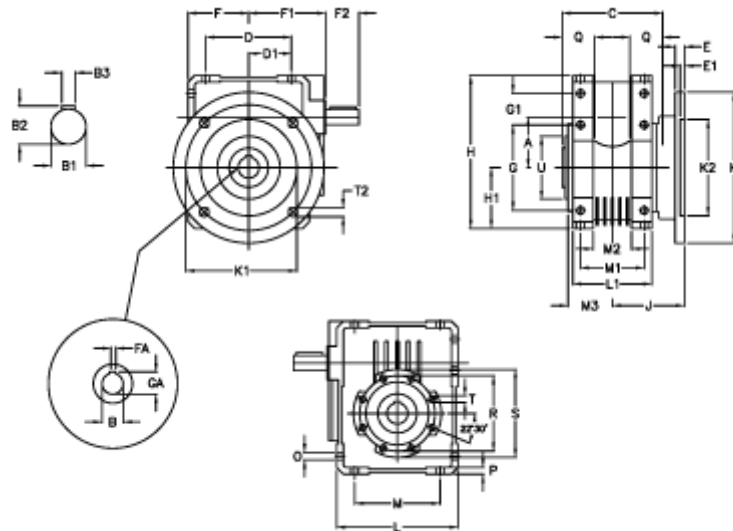

Article number: 3922075015500

Description: Worm gear with solid input shaft
W 75UFC1-15-HS unassembled

Measures

A = 75.00	Description = W75 UFC-xx-P71 B5	G1 = 46.5	L = 174	Q = 40
B = 30	E = 12	GA = 33.3	L1 = 104	R = 110
B1 = 19	E1 = 5	H = 220.5	M = 126	S = 125
B2 = 21.5	F = 87.0	H1 = 87.0	M1 = 82	T = M8x14
B3 = 6	F1 = 124.5	J = 85.0	M2 = 44	T2 = 12.5
C = 127	F2 = 40	K = 200	M3 = 58.5	U = 90
D = 109.5	FA = 8	K1 = 165	O = 10.5	
D1 = 46.5	G = 126	K2 = 130	P = 9	